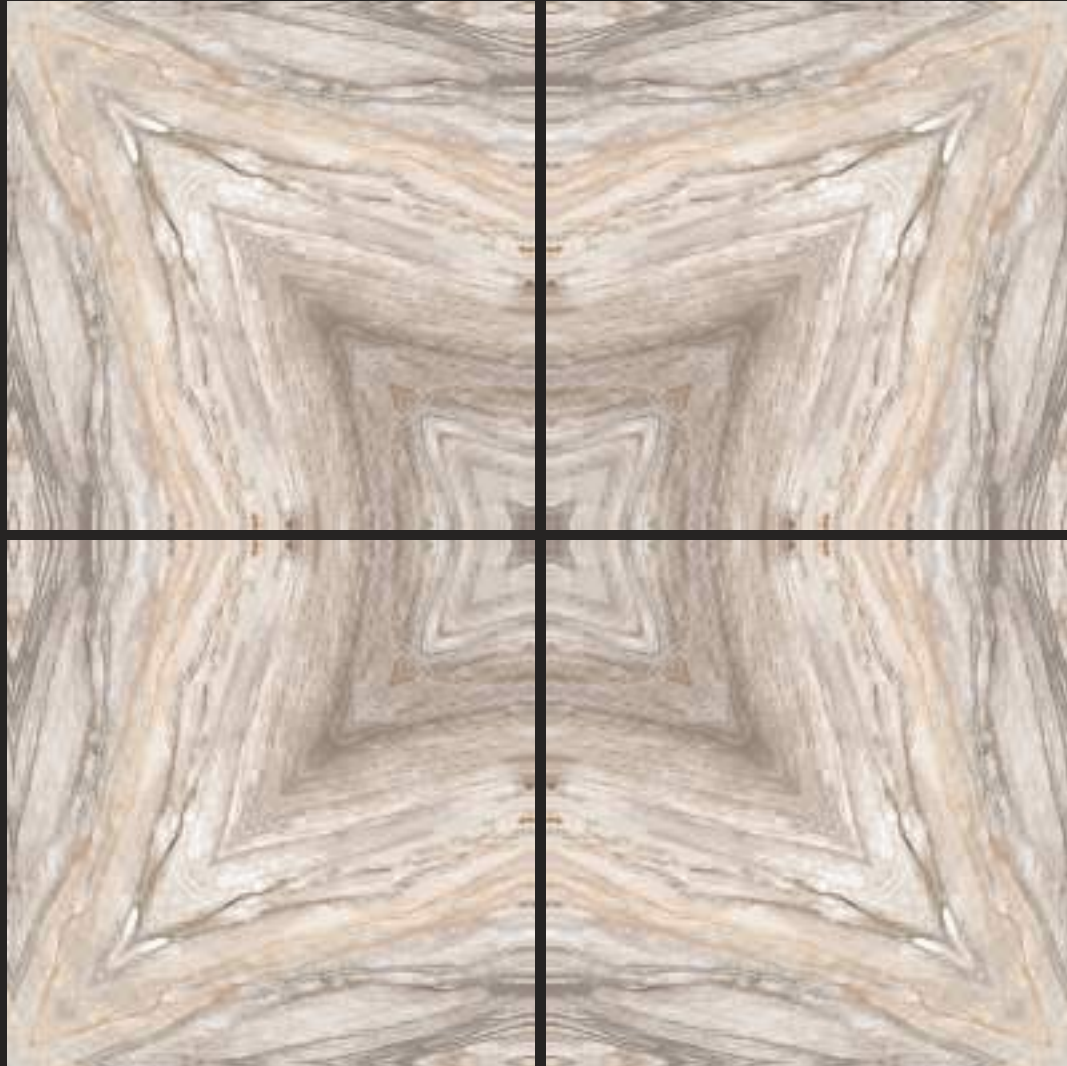

POLISHED
BOOK MATCH
600 x 600MM

Book Match Series

Evalia Brown