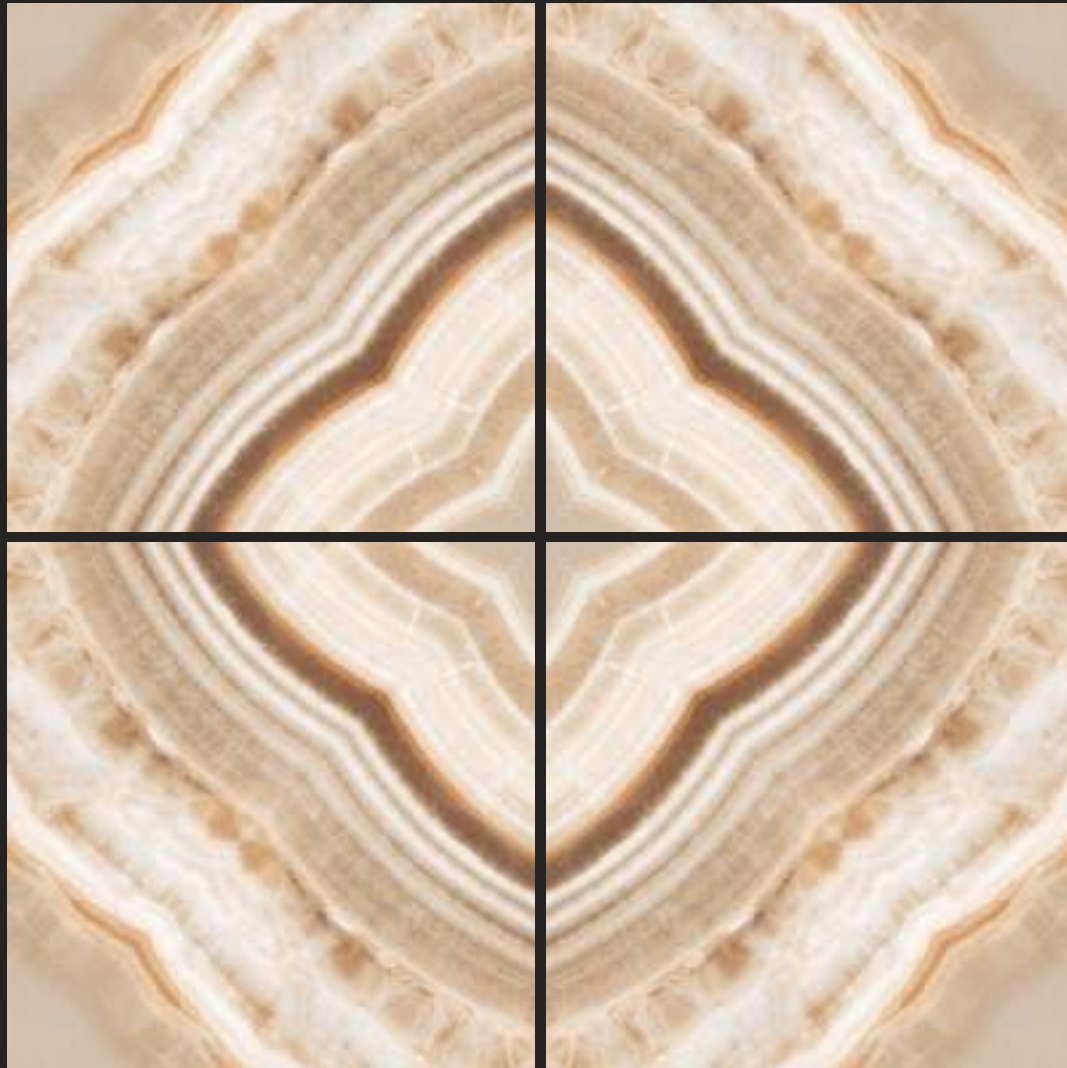

POLISHED
BOOK MATCH
600 x 600MM

Book Match Series

Siena