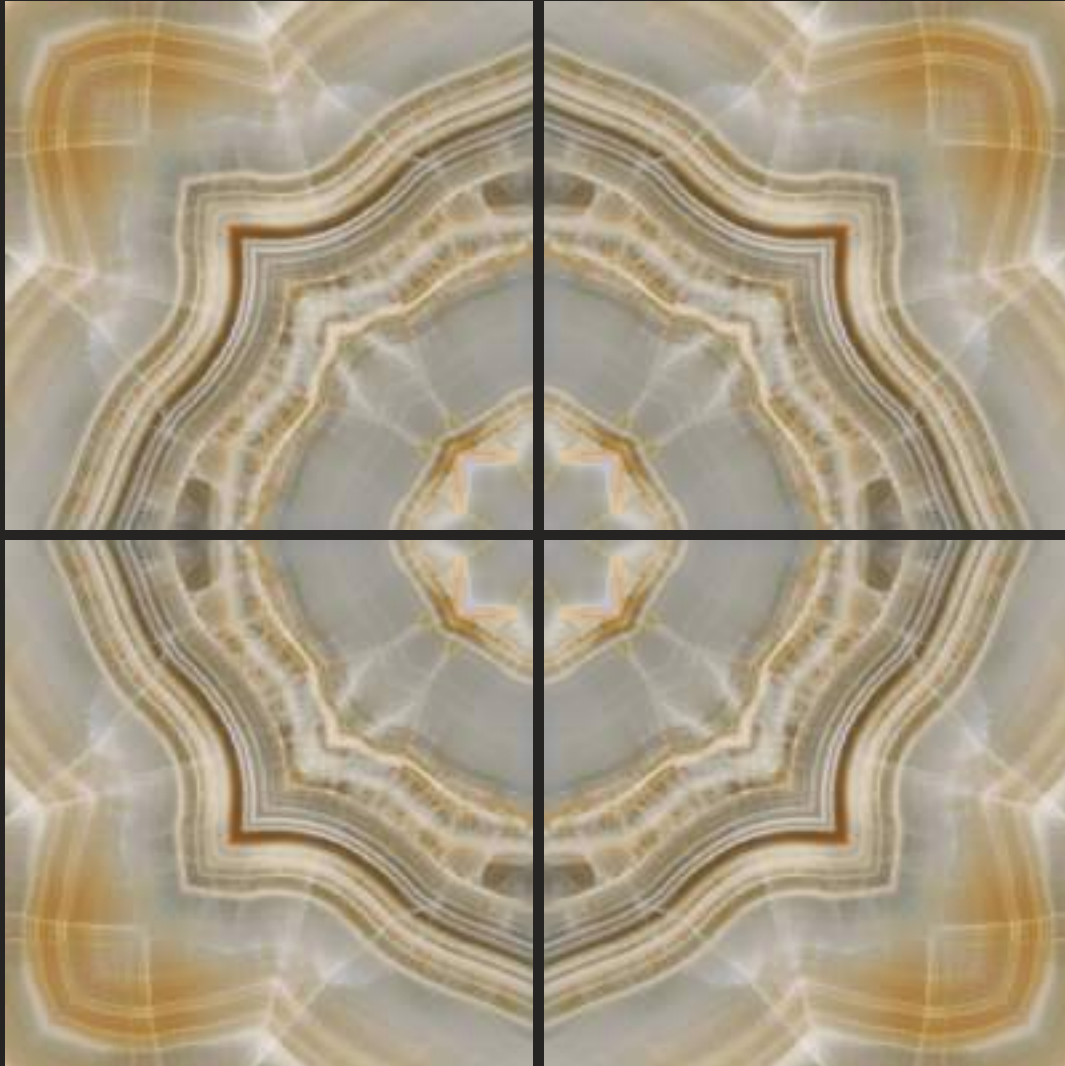

POLISHED
BOOK MATCH
600 x 600MM

Book Match Series

Versace