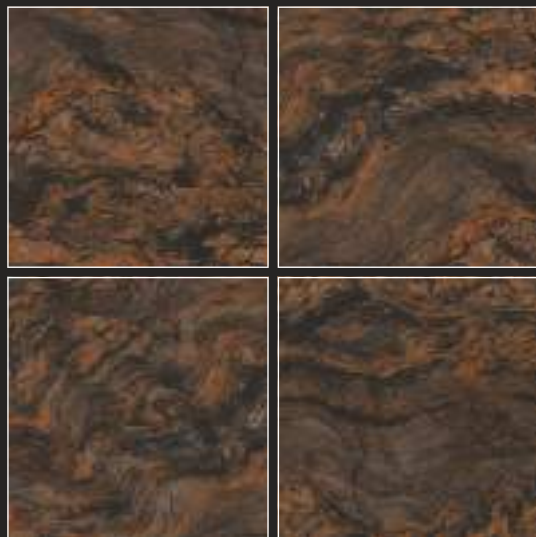

RANDOM  
EFFECTS

Renegade Natural

Renegade Brown

Venetian Blue

RANDOM  
EFFECTS

Blanco Portoro

RANDOM  
EFFECTS

White Lightning

RANDOM  
EFFECTS

Black Aurora

RANDOM  
EFFECTS

Exotic Copper

RANDOM  
EFFECTS

Flame Creek

RANDOM  
EFFECTS

Golden Portoro

RANDOM  
EFFECTS

Imperial Brown

RANDOM  
EFFECTS

Forest Brown

RANDOM  
EFFECTS

Emperador Nuvo

RANDOM  
EFFECTS

Black Gold