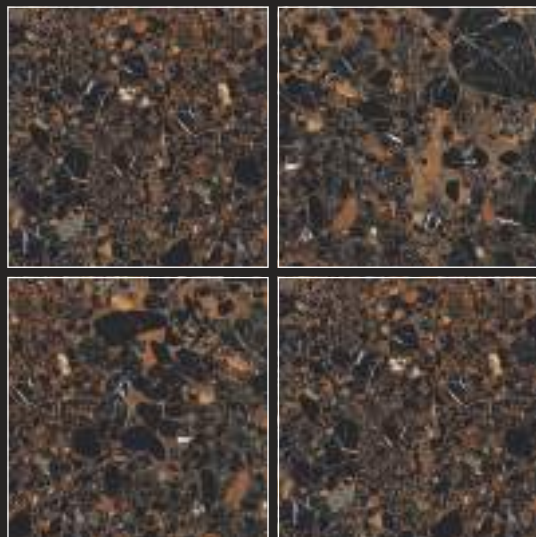

RANDOM
EFFECTS