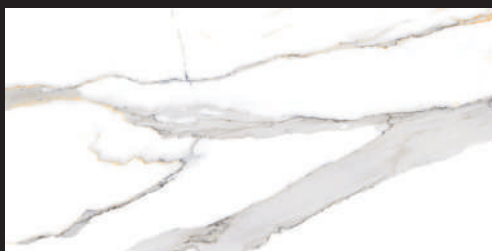

SIZE : 600X1200MM

LK *Luigi*
VALENTINO
PORCELLANA

RENATO SATVARIO

**FINISH :
GLOSSY COLLECTION**

RANDOM FACES- 04