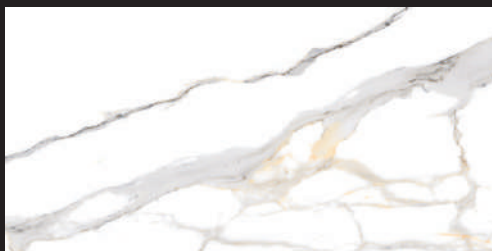

SIZE : 600X1200MM

LK *Luigi*
VALENTINO
PORCELLANA

RENATO SATVARIO

**FINISH :
GLOSSY COLLECTION**

RANDOM FACES- 04