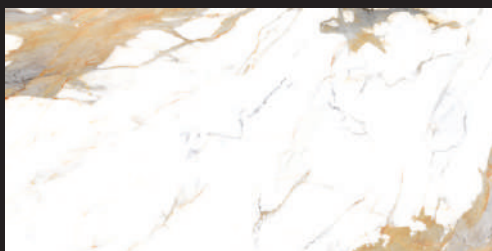

SIZE : 600X1200MM

LK *Luigi*
VALENTINO
PORCELLANA

JACOB PEARL

FINISH :
GLOSSY COLLECTION

RANDOM FACES- 03